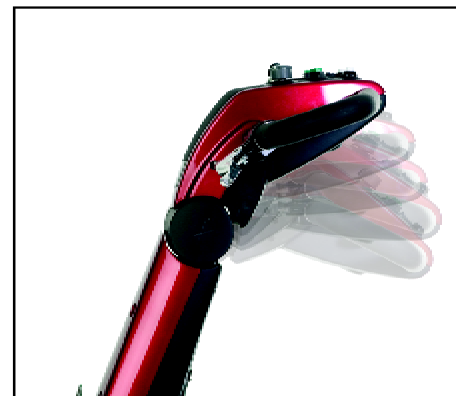

"Theoretical range is calculated under test conditions in accordance with European standards. Actual range in normal use will depend on many factors, including the condition of the vehicle and its batteries, the weight of the driver, correct tyre pressures, ambient temperature, and the gradient and surface of the road or pavement".

Pride
Mobility Products
Australia Pty. Ltd.

21 Healey Rd.
Dandenong, Victoria 3175
www.pridemobility.com

Tel: (03) 9706 4611
Fax: (03) 9706 4622

AUS-SC-CELEBRITY-DX-3&4-06-02-06 ACN 088 609 661 ABN 66 088 609 661

Benefits

- State-of-the-art rear suspension
- Top speed of up to 9.5 km/h (6 mph)
- Maximum weight capacity of 159 kg (350 lbs.)
- Ultra-simple, auto-latching lockup for quick disassembly/reassembly
- Easily accessible tie down points (for transport of unoccupied scooter)
- Front basket and rearview mirror standard
- Tight turning radius of 150 cm (59")
- Includes standard angle-adjustable dual bulb kerb light
- Front frame-mounted seat post for optimal stability
- High visibility reflectors
- Microprocessor-based controller
- Tiller rotation lock permits tiller to be used as a handle during transport

Options

- Cane/crutch holder
- Oxygen tank holder
- Cup holder
- Rear basket
- Walker holder

Infinite adjustable tiller