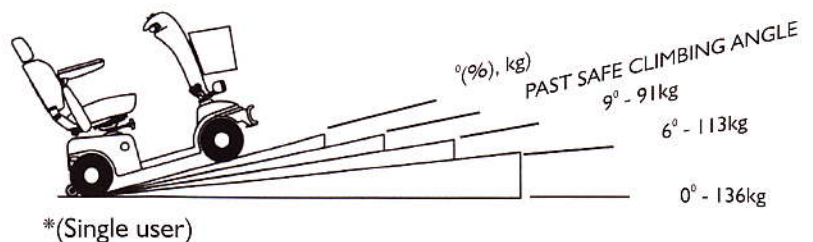

SPECIFICATIONS

888SE

Length	1280mm
Width	600mm
Height	1070mm
*Safe Climbing Angle	9 Degrees
*Max Climbing Angle	15 Degrees
Maximum Load Single User*	136Kgs
Charger	4Amp
Motor Size	0.75Hp
Maximum Speed	8Kph
Battery Capacity (Minimum Amp)	2 x 50Amp
Maximum Range #	up to 40km
Wheel Size	260mm
Turning Radius	1500mm
Weight (w/o batteries)	76kg

FEATURES

High Back Seat
Adjustable Steering Tiller
Adjustable Width Arm Rests
Fold Arm Rests
Sliding Rotating Seats
Front Shopping Basket
Variable Seat height
Horn
Battery Level Warning Light
Front & Rear Bumper Pads
Front & Rear Suspension
Front Lights
Anti Tips Wheels
Comprehensive Warranty

Shoprider is listed and complies with the regulations of the Therapeutic Goods Association of Australia as well as the regulatory bodies and standards in America (FDA) and Europe (CE)

IMPORTANT: Always be sure to read your owner's manual thoroughly before operating your machine.

WARNING: Do not exceed 10kph on public roads or paths

Driving range varies with the factors shown below

- (1) The weight of the occupant
- (2) Level ground & Ambient temperature
- (3) Battery condition / Type of charger
- (4) Driving Style

SHOPRIDER®
www.shoprider.com.au *mobility*

Your Authorised dealer

For your nearest Distributor call 1800 672 633
Or visit our Web Site at www.shoprider.com.au