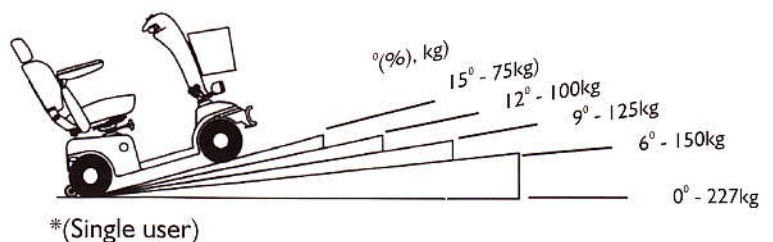

SHOPRIDER®
www.shoprider.com.au *mobility*

Your Authorised dealer

For your nearest Distributor call 1800 672 633
Or visit our Web Site at www.shoprider.com.au